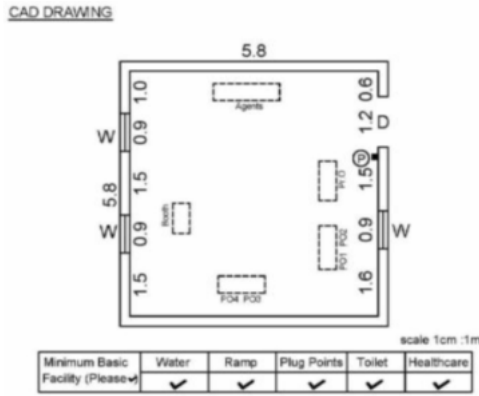

Nazri Naksha

Google Map View

Polling Station Building Front View

Polling Station Front View

Cad View

Key MAP View