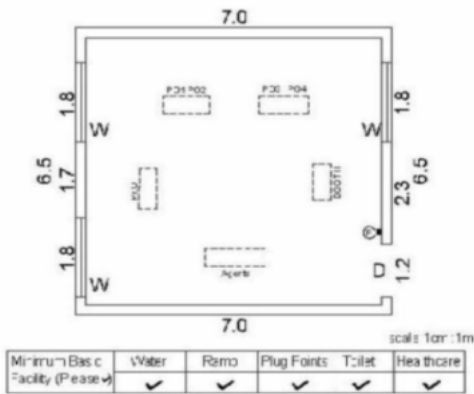

Nazri Naksha

Google Map View

Polling Station Building Front View

Polling Station Front View

Cad View

Key MAP View