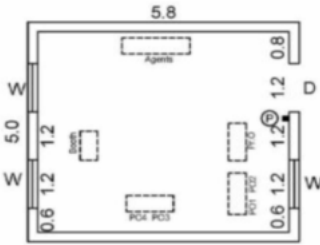

Google Map View

Polling Station Building Front View

Polling Station Front View

Cad View

Key MAP View

CAD DRAWING

scale 1cm : 1m

Minimum Basic Facility (Please ✓)	Water	Ramp	Plug Points	Toilet	Healthcare
	✓	✓	✓	✓	✓