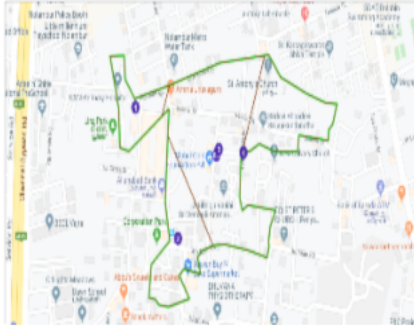

Nazri Naksha

Google Map View