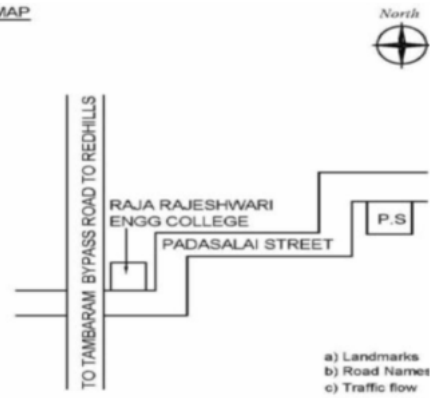

scale 1cm : 1m

Minimum Basic Facility (Please ✓)	Water	Ramp	Plug Points	Toilet	Healthcare
	✓	✓	✓	✓	✓

KEY MAP