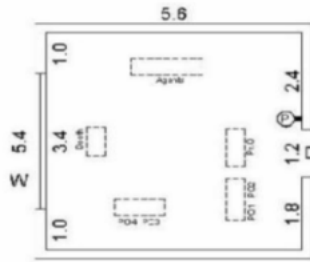

Google Map View

Polling Station Building Front View

Polling Station Front View

Cad View

Key MAP View

CAD DRAWING

Scale: 1cm = 1m

Minimum Basic Facility (Please)	Water	Ramp	2 u2 Points	Toilet	Healthcare
✓	✓	✓	✓	✓	✓