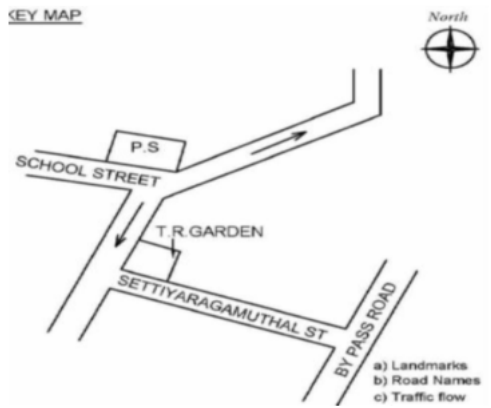

Polling Station Front View

Cad View

Key MAP View

CAD DRAWING

scale 1cm : 1m

Minimum Basic Facility (Please✓)	Water	Ramp	Plug Points	Toilet	Healthcare
✓	✓	✓	✓	✓	✓

KEY MAP

- a) Landmarks
- b) Road Names
- c) Traffic flow