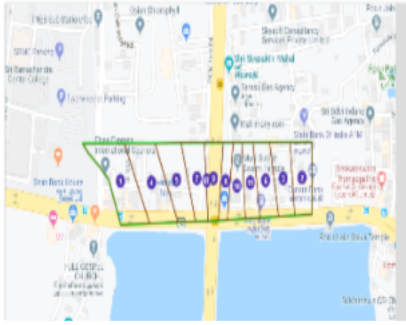

Nazri Naksha

Google Map View