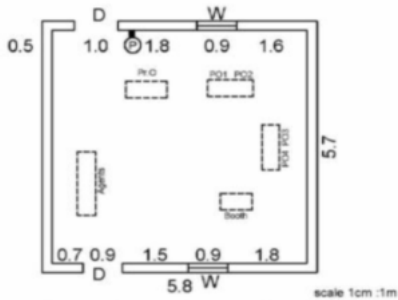

Cad View

CAD DRAWING

Minimum Basic Facility (Please)	Water	Ramp	Plug Points	Toilet	Healthcare
	✓	✓	✓	✓	✓