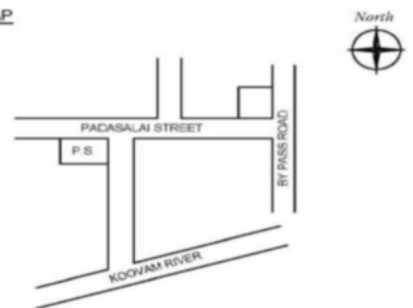

Key MAP View

KEY MAP

- a) Landmarks
- b) Road Names
- c) Traffic flow