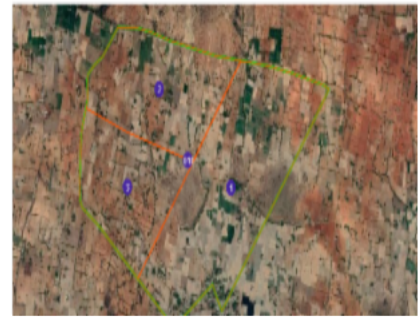

Nazri Naksha

Google Map View