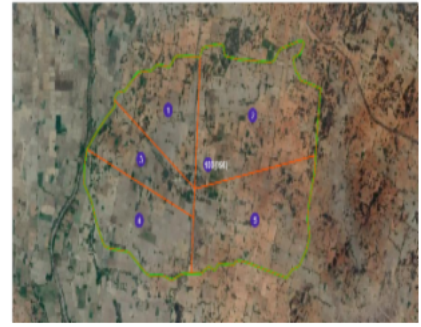

Nazri Naksha

Google Map View