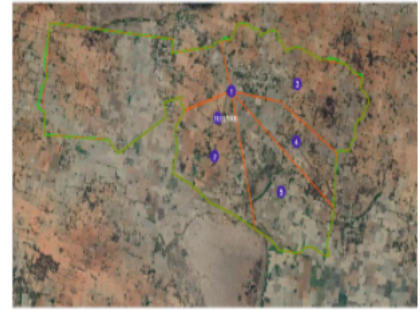

Nazri Naksha

Google Map View