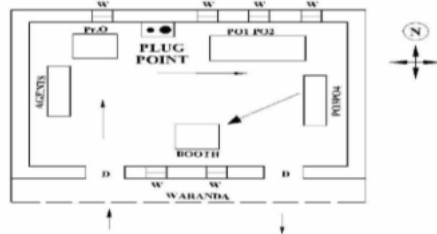

Cad View

Key MAP View

SCALE 1CM:1M

	WATER	RAMP	PLUG POINT	TOILET	HEALTH CARE
MINIMUM BASIC FACILITY PLACE	✓	✓	✓	✓	✓