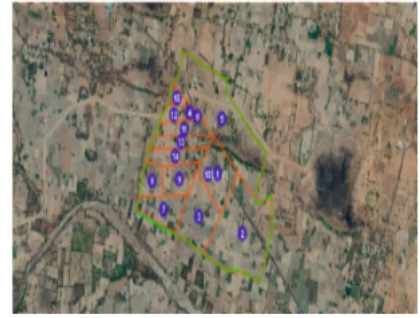

Nazri Naksha

Google Map View