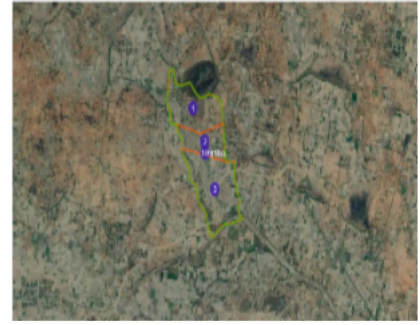

Nazri Naksha

Google Map View