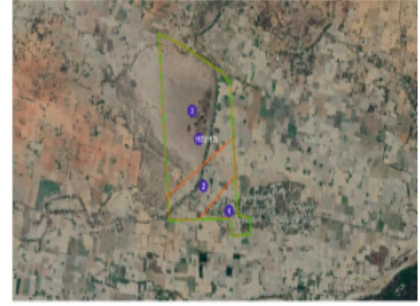

Nazri Naksha

Google Map View