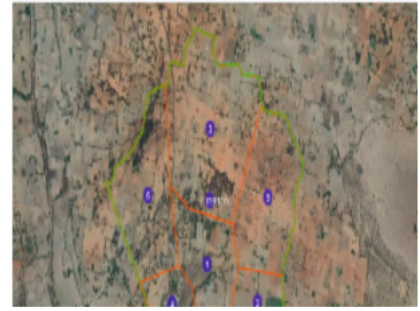

Nazri Naksha

Google Map View