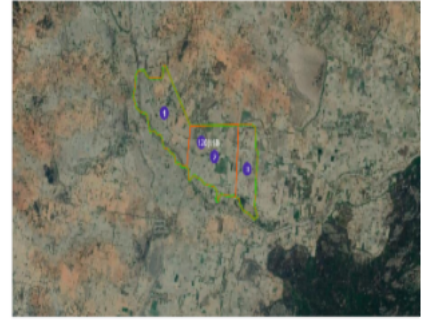

Nazri Naksha

Google Map View