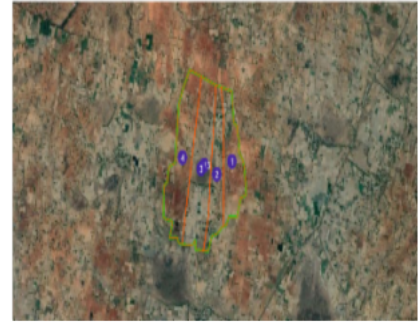

Nazri Naksha

Google Map View