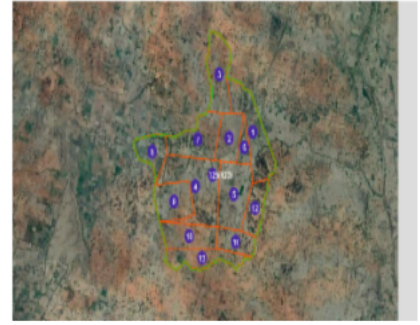

Nazri Naksha

Google Map View