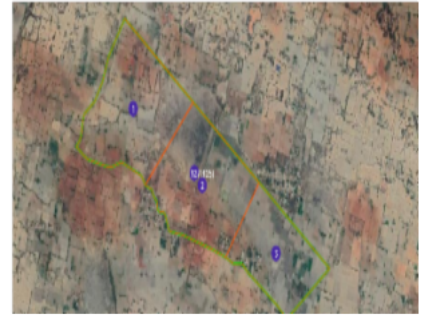

Nazri Naksha

Google Map View