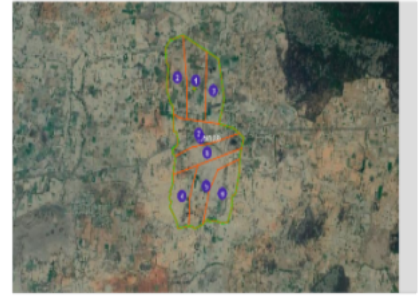

Nazri Naksha

Google Map View