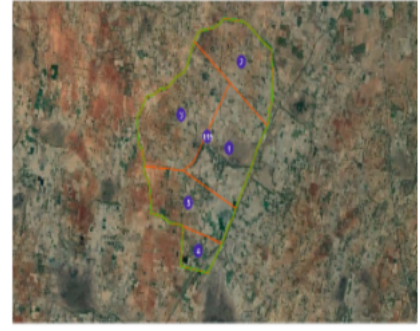

Nazri Naksha

Google Map View