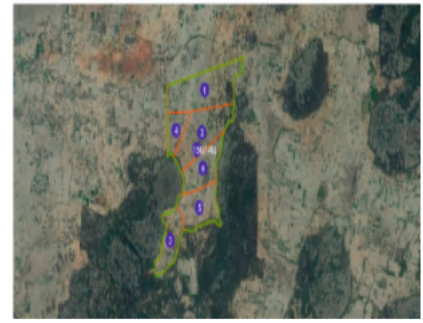

Nazri Naksha

Google Map View