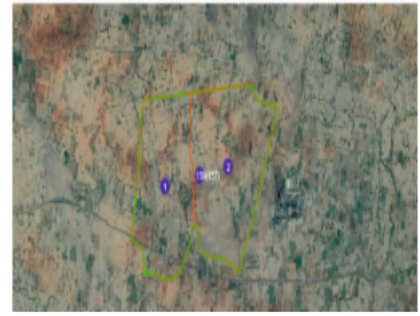

Nazri Naksha

Google Map View