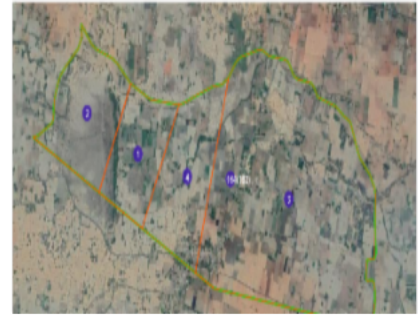

Nazri Naksha

Google Map View