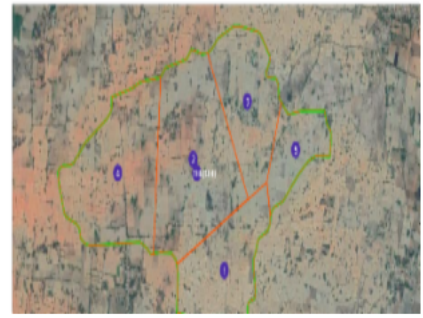

Nazri Naksha

Google Map View