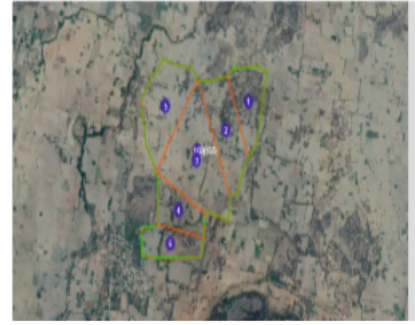

Nazri Naksha

Google Map View

Polling Station Front View