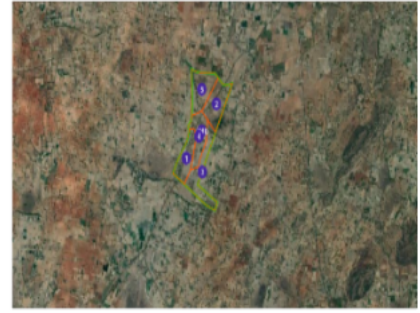

Nazri Naksha

Google Map View