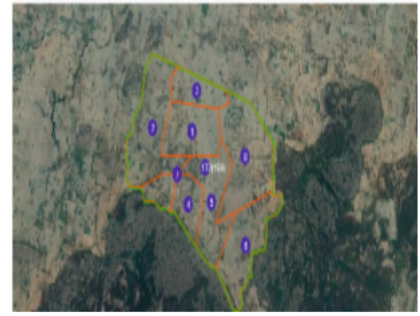

Polling Station Front View

Nazri Naksha

Google Map View