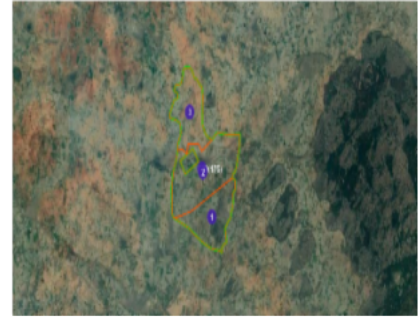

Nazri Naksha

Google Map View