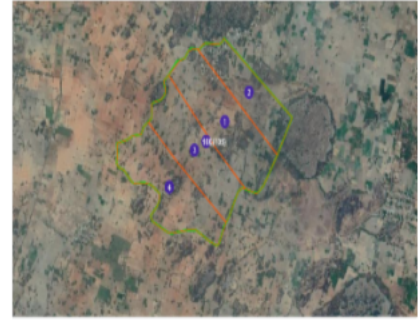

Nazri Naksha

Google Map View