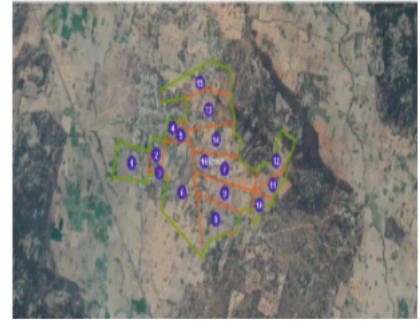

Nazri Naksha

Google Map View