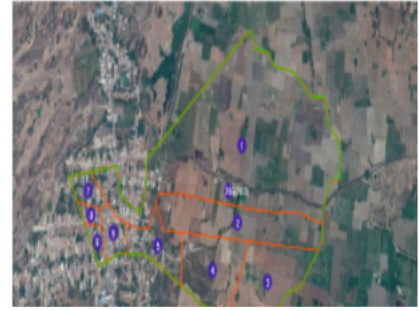

Nazri Naksha

Google Map View