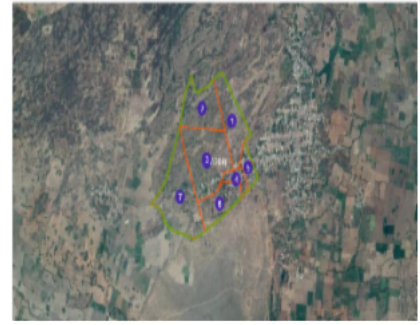

Nazri Naksha

Google Map View