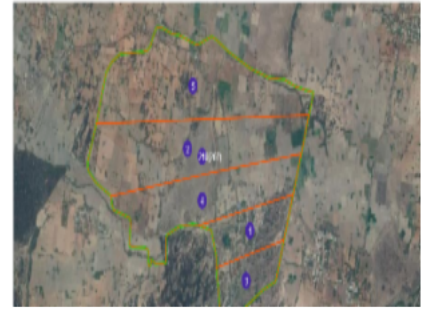

Nazri Naksha

Google Map View