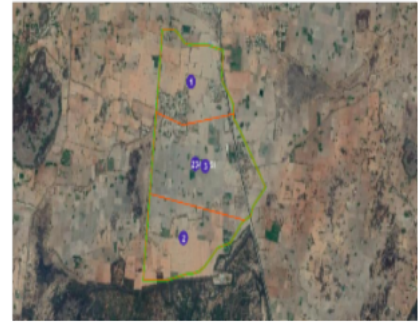

Polling Station Front View

Nazri Naksha

Google Map View