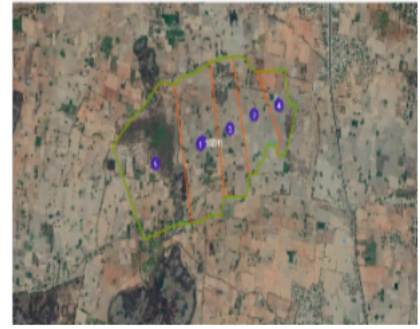

Nazri Naksha

Google Map View