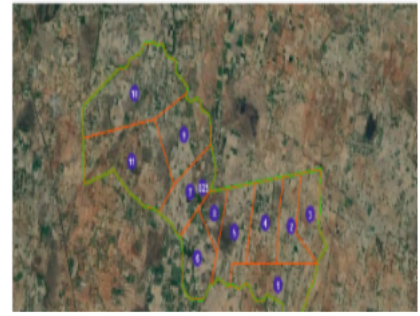

Nazri Naksha

Google Map View