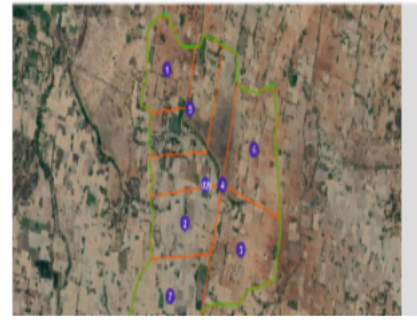

Nazri Naksha

Google Map View