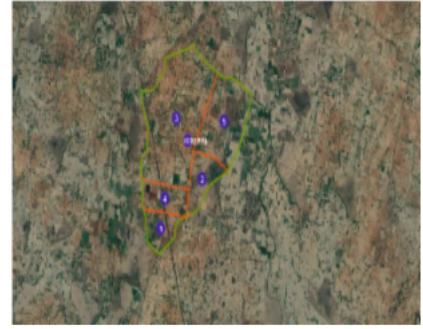

Nazri Naksha

Google Map View