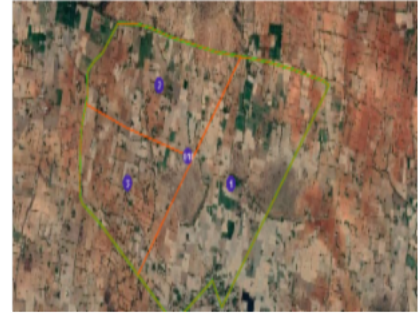

Nazri Naksha

Google Map View