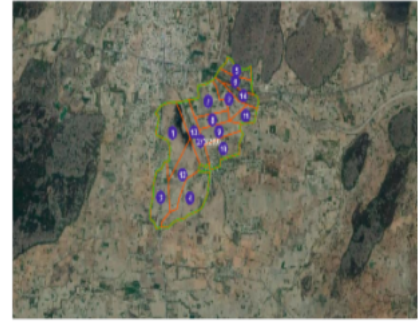

Nazri Naksha

Google Map View