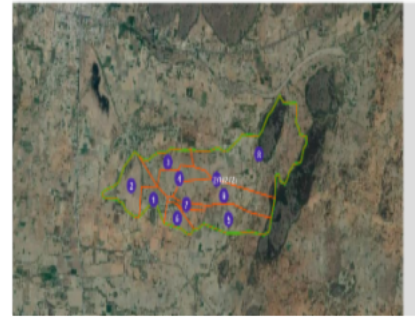

Nazri Naksha

Google Map View