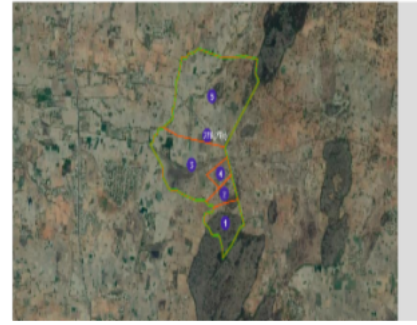

Nazri Naksha

Google Map View