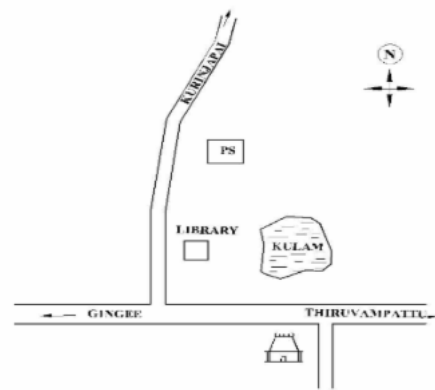

Cad View

Key MAP View

SCALE 1CM=1M

	WATER	RAMP	PLUG POINT	TOILET	HEALTH CARE
MINIMUM BASIC FACILITY PLACE	✓	✓	✓	✓	✓