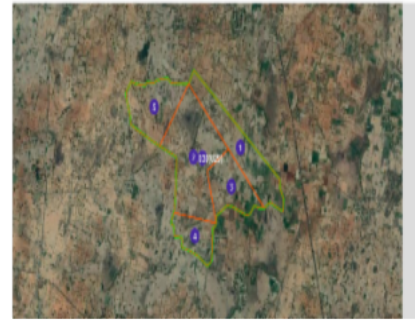

Nazri Naksha

Google Map View