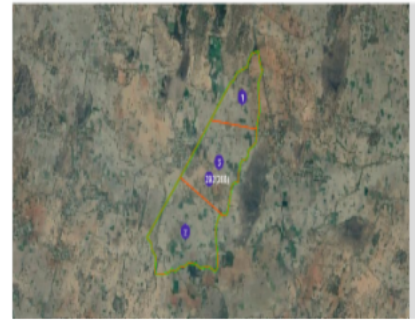

Nazri Naksha

Google Map View