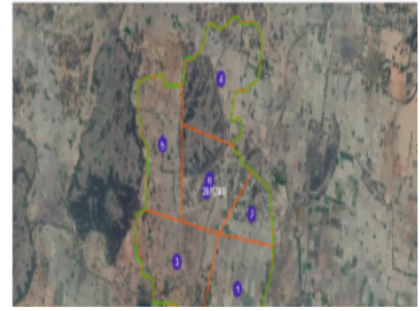

Nazri Naksha

Google Map View