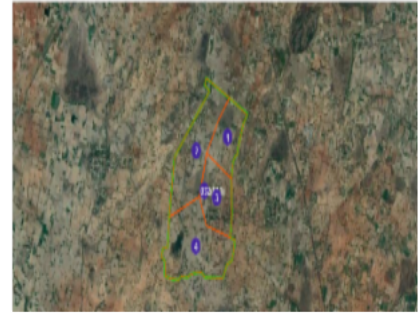

Nazri Naksha

Google Map View