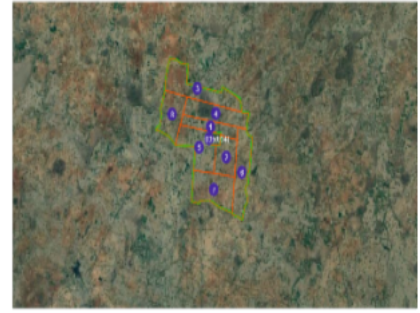

Nazri Naksha

Google Map View