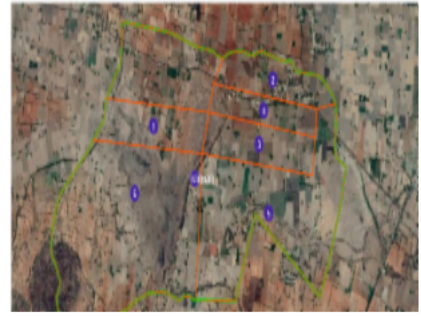

Nazri Naksha

Google Map View